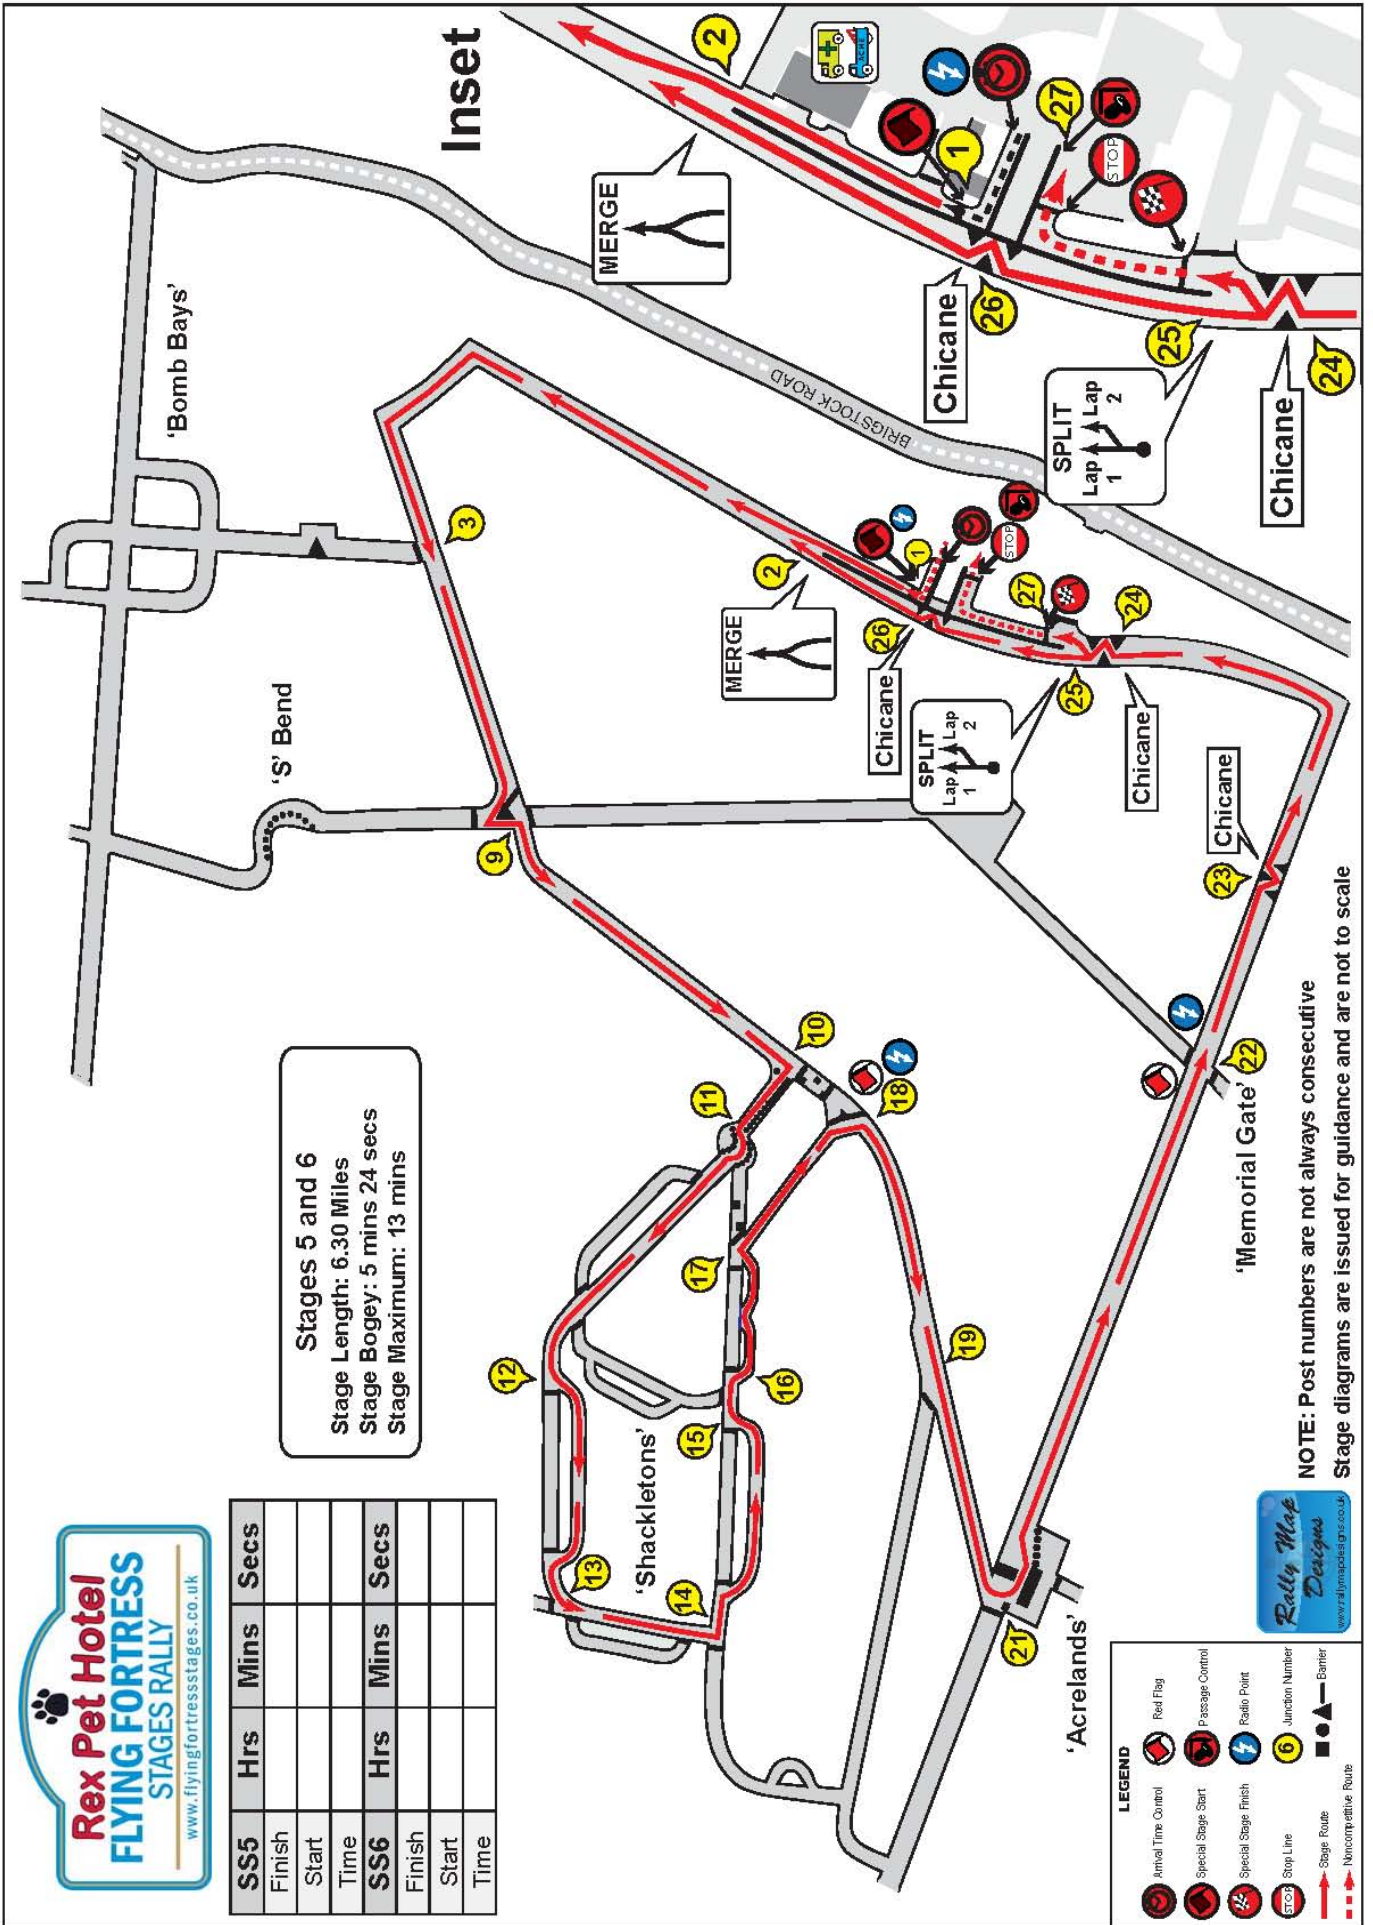

NOTE: Post numbers are not always consecutive
 Stage diagrams are issued for guidance and are not to scale

SS3	Hrs	Mins	Secs
Finish			
Start			
Time			
SS4	Hrs	Mins	Secs
Finish			
Start			
Time			

Stages 3 and 4
 Stage Length: 6.80 Miles
 Stage Bogey: 5 mins 49 secs
 Stage Maximum: 14 mins

NOTE: Post numbers are not always consecutive
 Stage diagrams are issued for guidance and are not to scale

LEGEND

- Juniv Time Control
- Red Flag
- Special Stage Start
- Passage Control
- Special Stage Finish
- Radio Point
- Stop Line
- Stop
- Junction Number
- Stage Route
- Noncompetitive Route
- Barrier

SS5	Hrs	Mins	Secs
Finish			
Start			
Time			
SS6	Hrs	Mins	Secs
Finish			
Start			
Time			

Stages 5 and 6
 Stage Length: 6.30 Miles
 Stage Bogey: 5 mins 24 secs
 Stage Maximum: 13 mins

LEGEND

- Arrival Time Control
- Red Flag
- Special Stage Start
- Passage Control
- Special Stage Finish
- Radio Point
- Stop Line
- STOP
- Stage Route
- Junction Number
- Barrier
- Noncompetitive Route

NOTE: Post numbers are not always consecutive
 Stage diagrams are issued for guidance and are not to scale