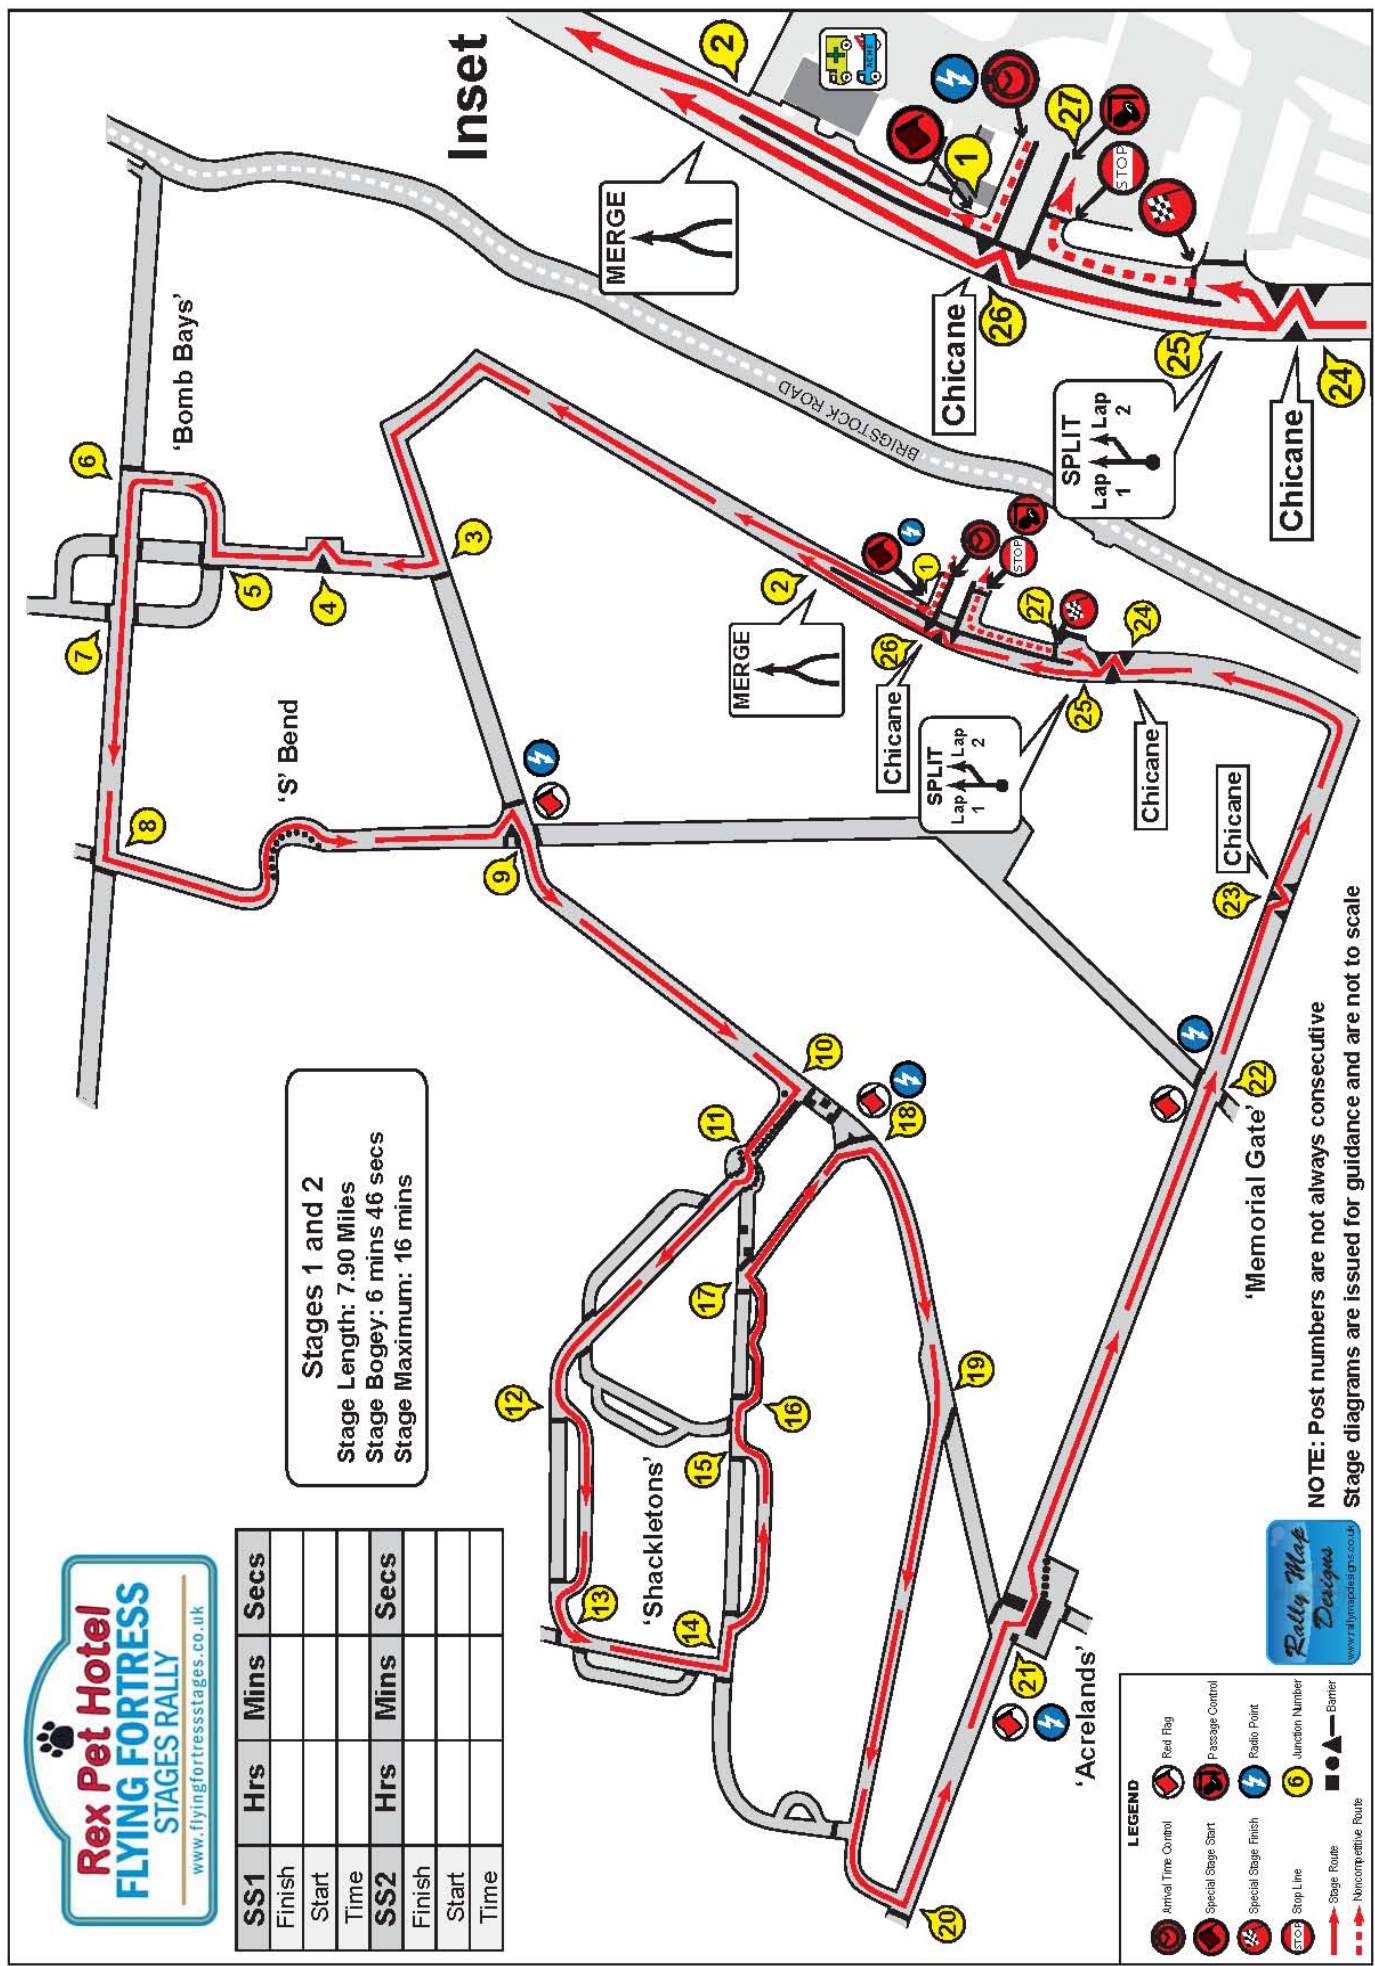

SS1	Hrs	Mins	Secs	SS2	Hrs	Mins	Secs
Finish				Finish			
Start				Start			
Time				Time			

Stages 1 and 2
 Stage Length: 7.90 Miles
 Stage Bogey: 6 mins 46 secs
 Stage Maximum: 16 mins

LEGEND

- Arrival Time Control
- Real Flag
- Special Stage Start
- Special Stage Finish
- Stop Line
- Passage Control
- Radio Point
- Junction Number
- Stage Route
- Noncompetitive Route
- Barrier

NOTE: Post numbers are not always consecutive
 Stage diagrams are issued for guidance and are not to scale

SS3	Hrs	Mins	Secs
Finish			
Start			
Time			
SS4	Hrs	Mins	Secs
Finish			
Start			
Time			

Stages 3 and 4
 Stage Length: 6.80 Miles
 Stage Bogey: 5 mins 49 secs
 Stage Maximum: 14 mins

NOTE: Post numbers are not always consecutive
 Stage diagrams are issued for guidance and are not to scale

LEGEND

- Juniv Time Control
- Red Flag
- Special Stage Start
- Passage Control
- Special Stage Finish
- Radio Point
- Stop Line
- Stop
- Junction Number
- Stage Route
- Noncompetitive Route
- Barrier

SS5	Hrs	Mins	Secs
Finish			
Start			
Time			
SS6	Hrs	Mins	Secs
Finish			
Start			
Time			

Stages 5 and 6
 Stage Length: 6.30 Miles
 Stage Bogey: 5 mins 24 secs
 Stage Maximum: 13 mins

LEGEND

- Arrival Time Control
- Red Flag
- Special Stage Start
- Passage Control
- Special Stage Finish
- Radio Point
- Stop Line
- STOP
- Stage Route
- Junction Number
- Barrier
- Noncompetitive Route