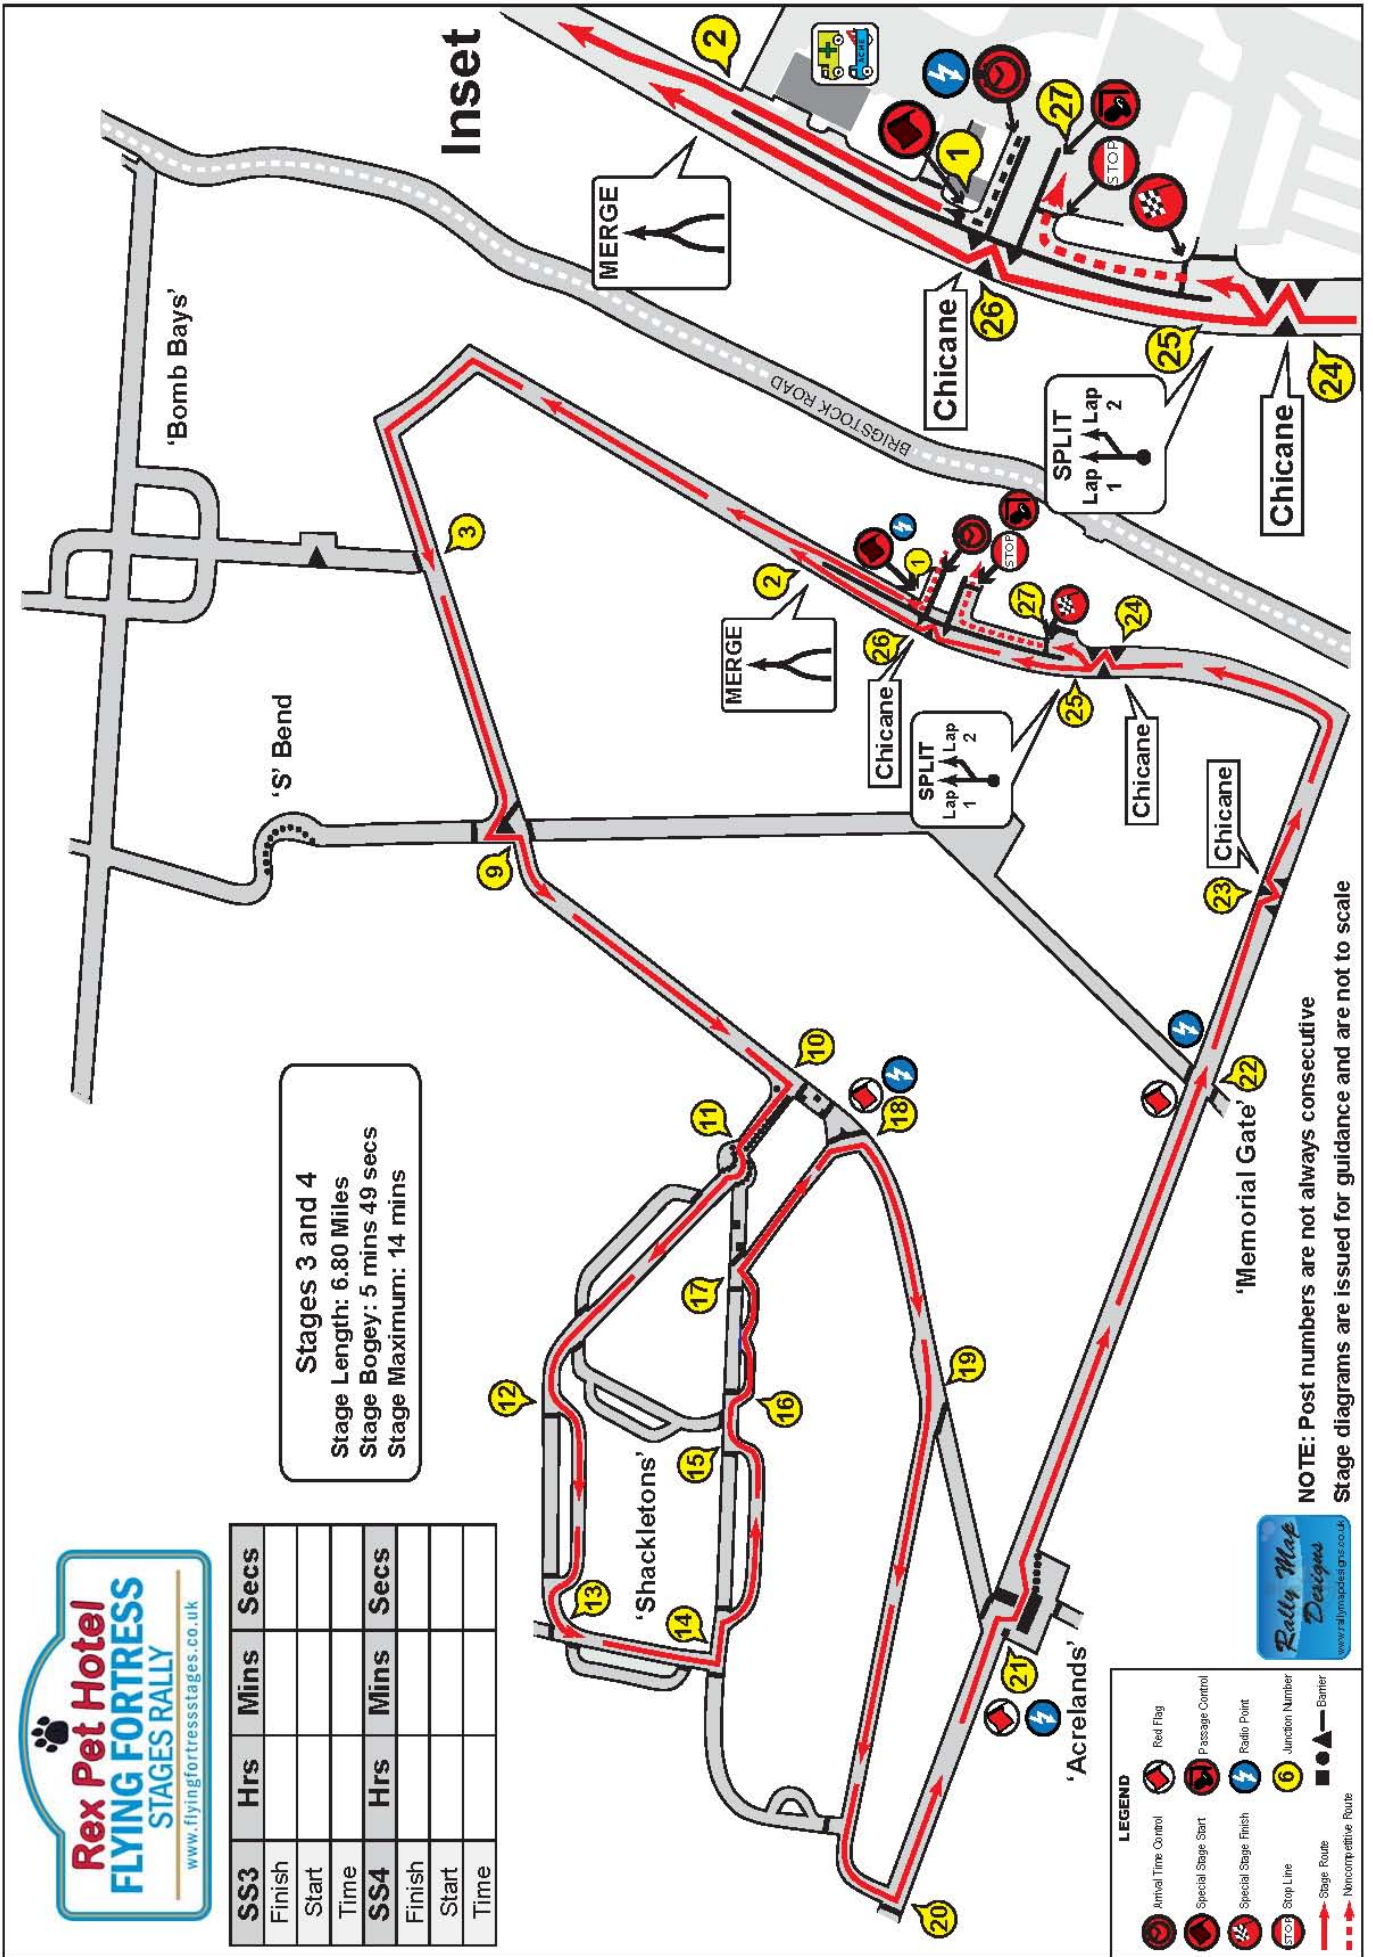

SS1	Hrs	Mins	Secs	SS2	Hrs	Mins	Secs
Finish				Finish			
Start				Start			
Time				Time			

Stages 1 and 2
 Stage Length: 7.90 Miles
 Stage Bogey: 6 mins 46 secs
 Stage Maximum: 16 mins

LEGEND

- Arrival Time Control
- Real Flag
- Special Stage Start
- Special Stage Finish
- Stop Line
- Passage Control
- Radio Point
- Junction Number
- Stage Route
- Noncompetitive Route
- Barrier

NOTE: Post numbers are not always consecutive
 Stage diagrams are issued for guidance and are not to scale

SS3	Hrs	Mins	Secs
Finish			
Start			
Time			
SS4	Hrs	Mins	Secs
Finish			
Start			
Time			

Stages 3 and 4
 Stage Length: 6.80 Miles
 Stage Bogey: 5 mins 49 secs
 Stage Maximum: 14 mins

NOTE: Post numbers are not always consecutive
 Stage diagrams are issued for guidance and are not to scale

LEGEND

- Juniv Time Control
- Red Flag
- Special Stage Start
- Passage Control
- Special Stage Finish
- Radio Point
- Stop Line
- Stop
- Junction Number
- Stage Route
- Noncompetitive Route
- Barrier

SS5	Hrs	Mins	Secs
Finish			
Start			
Time			
SS6	Hrs	Mins	Secs
Finish			
Start			
Time			

Stages 5 and 6
 Stage Length: 6.30 Miles
 Stage Bogey: 5 mins 24 secs
 Stage Maximum: 13 mins

LEGEND

- Arrival Time Control
- Red Flag
- Special Stage Start
- Passage Control
- Special Stage Finish
- Radio Point
- Stop Line
- STOP
- Stage Route
- Junction Number
- Barrier
- Noncompetitive Route